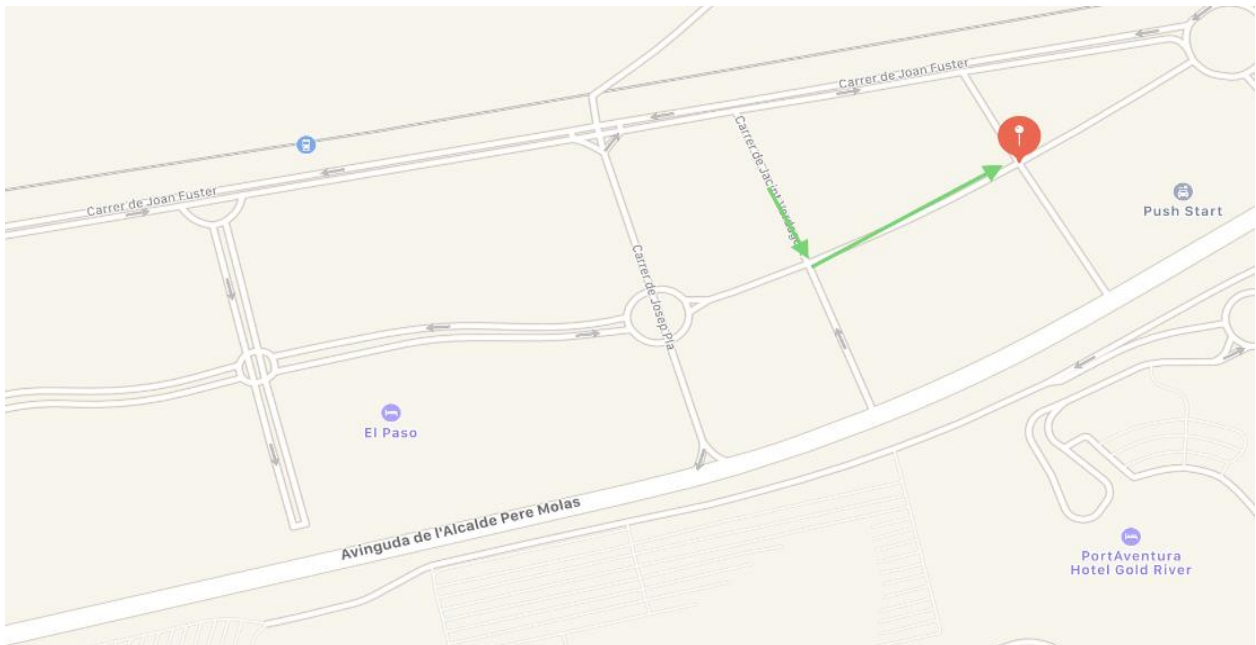

CIRCUITS

CURSA POPULAR (1609m)

RACE A – CURSA INFANTIL - CADET (2200m)

RACE B – CURSA ALEVÍ (1400m)

RACE C – BENJAMÍ (PRIMARY 3-4) (1000m)

RACE D – PRE BENJAMÍ (PRIMARY 1-2) (700m)

RACE E – MINI A (P4-P5) (250m)