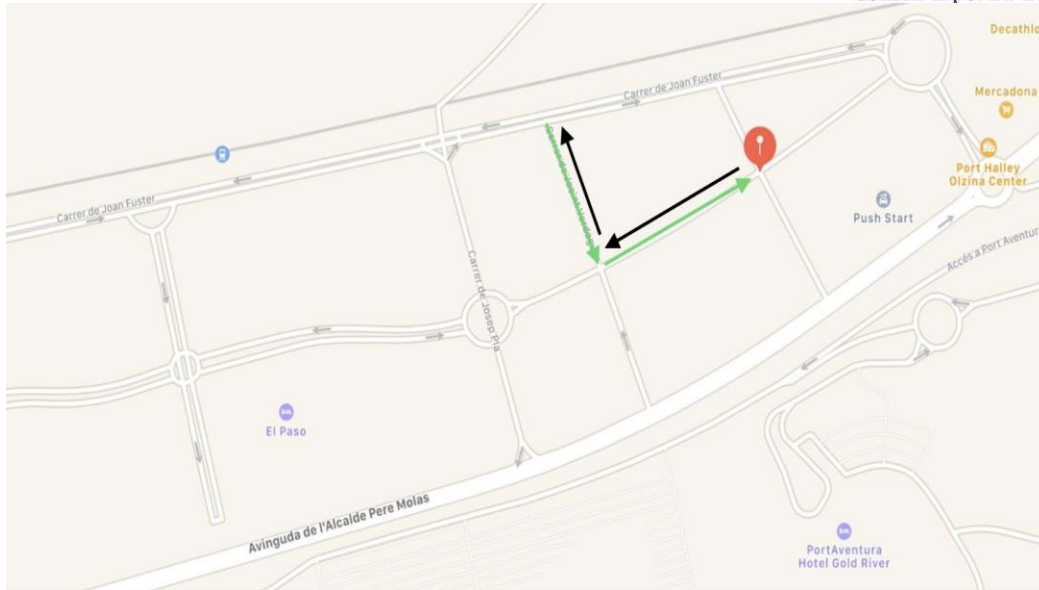

CIRCUITS

CURSA POPULAR (1609m)

RACE A – CURSA INFANTIL - CADET (2200m)

RACE B – CURSA ALEVÍ (1400m)

RACE C – BENJAMÍ (PRIMARY 3-4) (1000m)

RACE D – PRE BENJAMÍ (PRIMARY 1-2) (700m)

RACE E – MINI A (P4-P5) (250m)