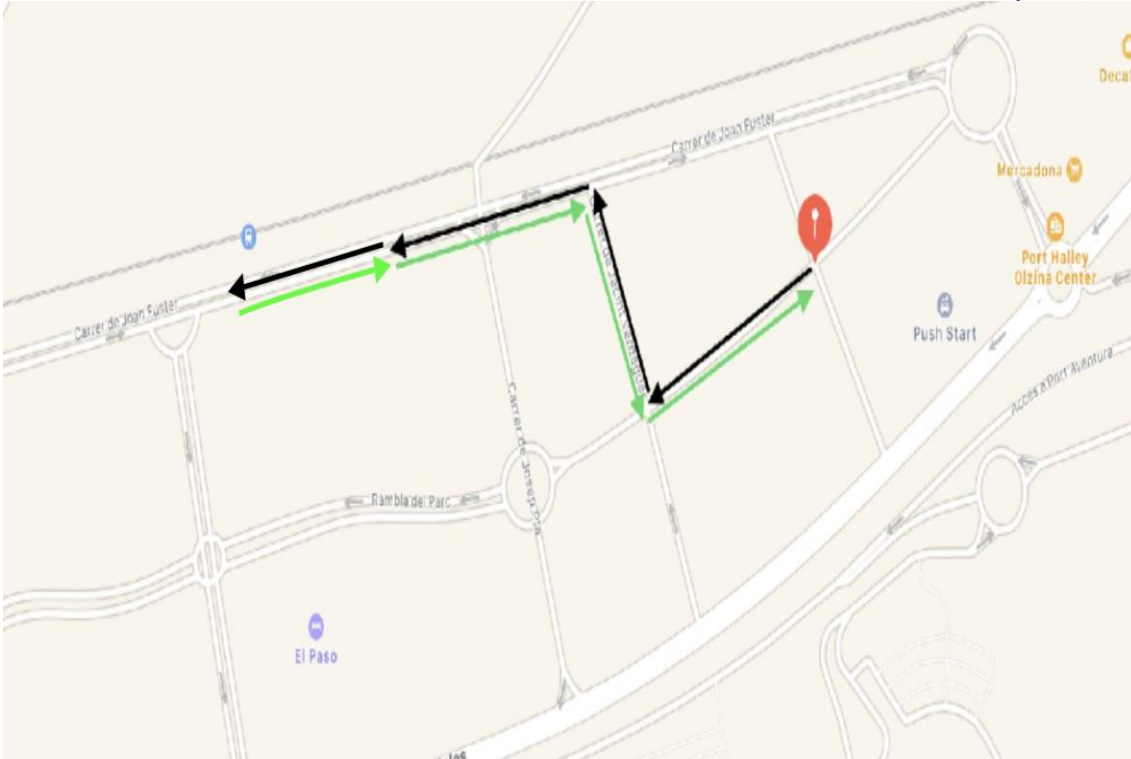

CIRCUITS

CURSA POPULAR (1609m)

RACE A – CURSA INFANTIL - CADET (2200m)

RACE B – CURSA ALEVÍ (1400m)

RACE C – BENJAMÍ (PRIMARY 3-4) (1000m)

RACE D – PRE BENJAMÍ (PRIMARY 1-2) (700m)

RACE E – MINI A (P4-P5) (250m)