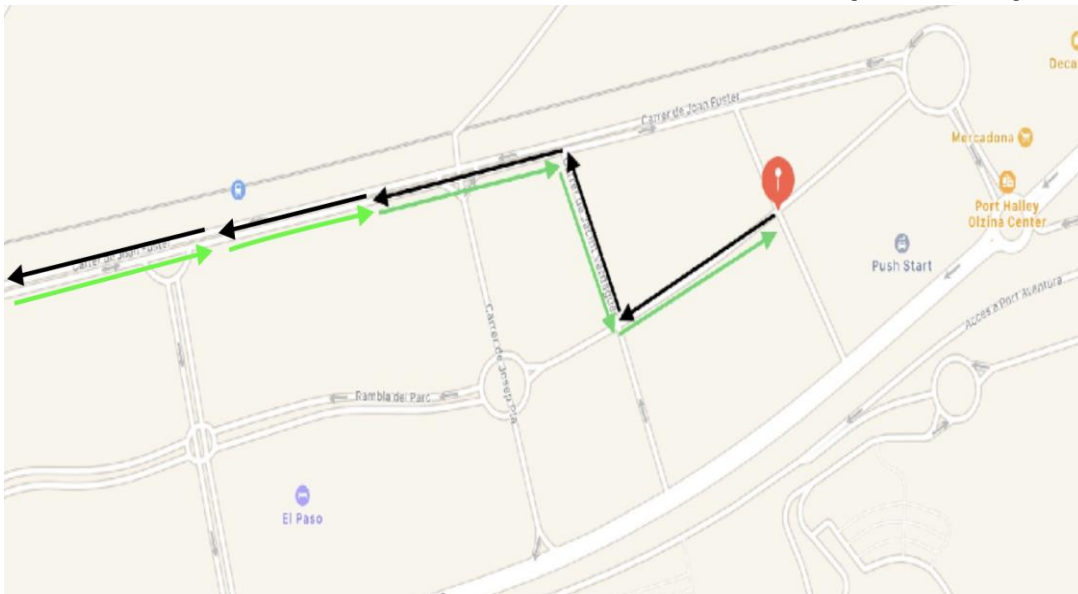

CIRCUITS

CURSA POPULAR (1609m)

RACE A – CURSA INFANTIL - CADET (2200m)

RACE B – CURSA ALEVÍ (1400m)

RACE C – BENJAMÍ (PRIMARY 3-4) (1000m)

RACE D – PRE BENJAMÍ (PRIMARY 1-2) (700m)

RACE E – MINI A (P4-P5) (250m)